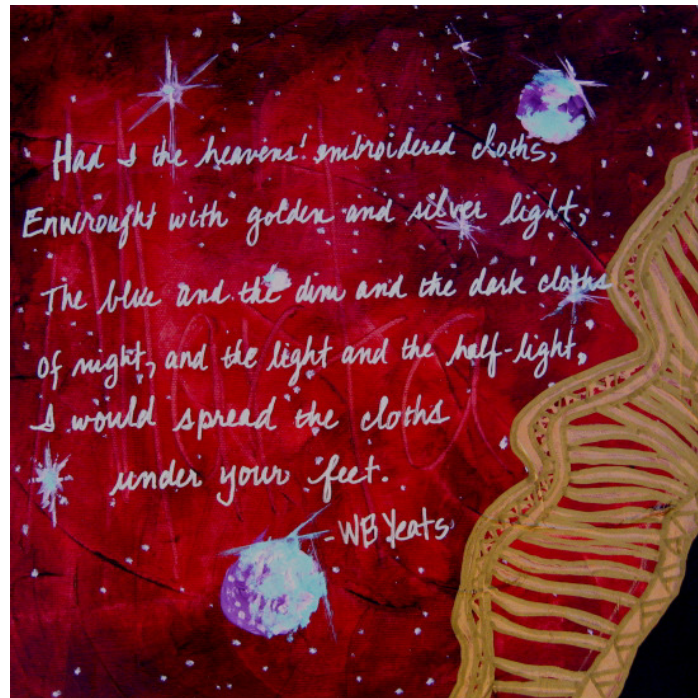

THE PERSONAL SERIES

Don't forget about the Personal Series for that special Valentine. These paintings are custom-designed by you. You give me colors and phrases (or lyrics, or poems, or whatever ...), and I create an original painting just for you. They are perfect for anniversaries, graduations and birthdays, to name just a few. Below is one I did for my sister's birthday in November.

Prices range from $200 for a 12" x 12" to $400 for a 20" x 20" painting. I can go larger or smaller, too, if you desire.

Note: I am available for commission work outside of the Personal Series, too!

Special: All Personal Series and all heart paintings are HALF OFF during the month of February. Didja hear that? Half off!!! Get some!